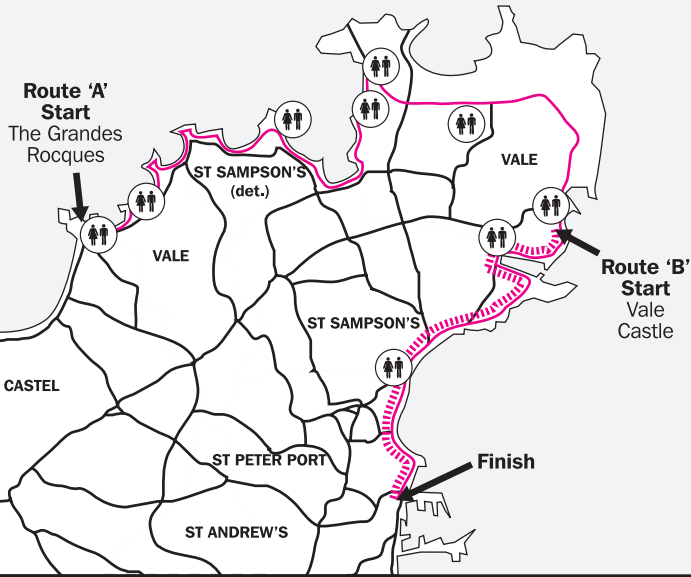

PINK LADIES WALK 2011

**Route 'A'
Start**
The Grandes
Rocques

**Route 'B'
Start**
Vale
Castle

CASTEL

VALE

ST SAMPSON'S
(det.)

VALE

ST SAMPSON'S

ST PETER PORT

ST ANDREW'S

Finish